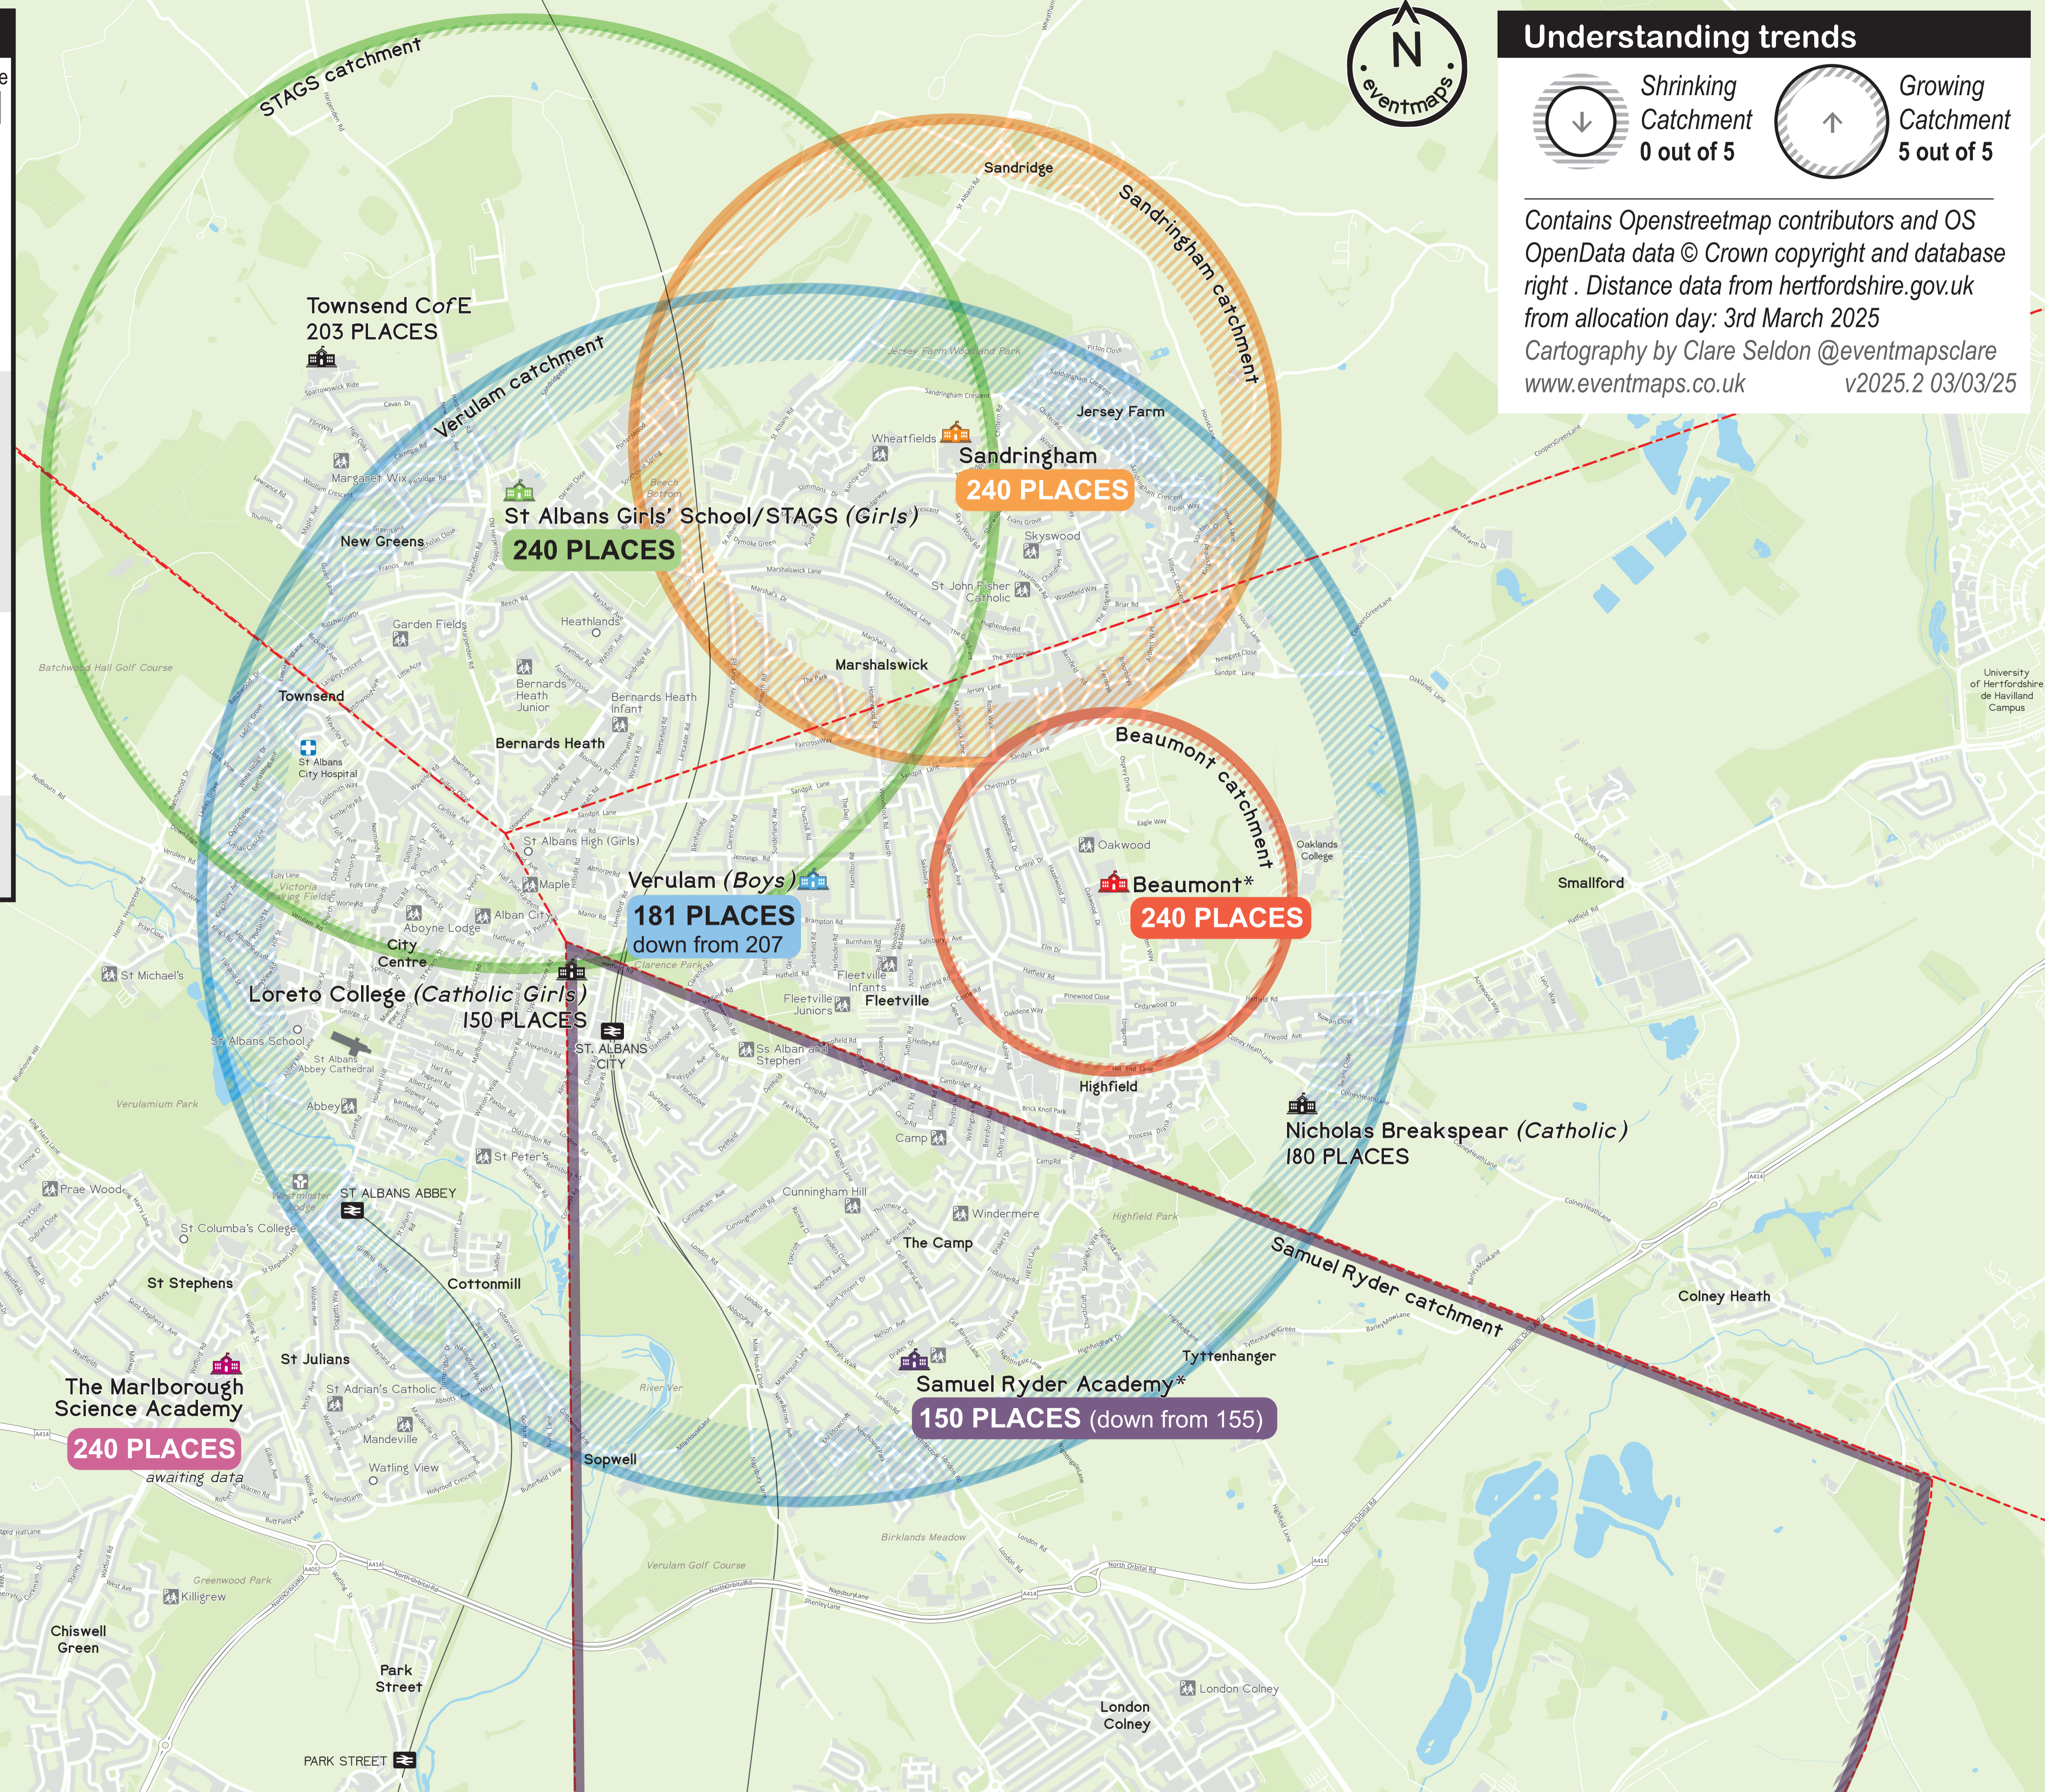

2025 admissions - Allocation Day

St Albans maximum distance

Co-ed (mixed), non faith schools:	2025	v	(2024)
Beaumont*	685m	↑	(657m)
Sandringham	1,255m	↑	(1,042m)
Samuel Ryder*	3,988m	↑	(3,944m)
Marlborough	TBC		(5,998m)

*Nearest school rule divider (if applicable) for co-ed non faith

Non co-ed (single gender), non faith schools:

Rule 5 max distance

Verulam (Boys)	2,407m	↑	(2,032m)
+ other priority areas and parish lottery#			
STAGS (Girls)	1,838m	↑	(1,821m)
+ other priority areas and parish lottery#			

Understanding trends

Shrinking Catchment
0 out of 5

Growing Catchment
5 out of 5

Contains Openstreetmap contributors and OS OpenData data © Crown copyright and database right . Distance data from hertfordshire.gov.uk from allocation day: 3rd March 2025
Cartography by Clare Seldon @eventmapsclare
www.eventmaps.co.uk v2025.2 03/03/25

0 250 500 750 1,000 m